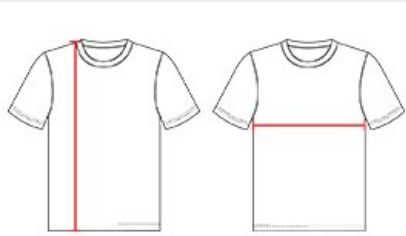

#A00311 MEN'S ADULT BASEBALL JERSEY

- 100% Cationic Colorfast Polyester Interlock
- Moisture Wicking
- One-button Henley with Inset Placket
- Self-Material Main Body Contrast Color Sleeve Ends
- Raglan Sleeves
- Scoop Hemmed Bottom

COLORS

SPECIFICATIONS

COLOR	S	M	L	XL	2XL	3XL
Piece Weight measured in pounds	0.36	0.36	0.36	0.36	0.36	0.36
Case Count # of units per case	1	1	1	1	1	1

HOW TO MEASURE

These product specifications reference a product's measurements. For sizing information and guidance, please reference our sizing charts.

BODY LENGTH

Measured on the front from the shoulder/neck intersection to the bottom of the garment.

CHEST WIDTH

Measured across the chest, 1" below the armhole seam.