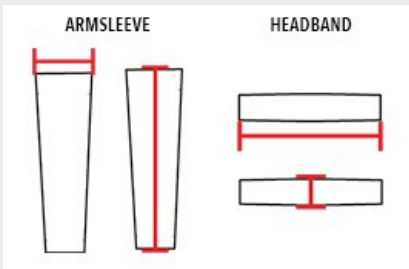

#A00285 MEN'S

ADULT SIX PANEL BASEBALL CAP

- 100% Cotton Twill
- Six Panel Structured Mid Profile
- Pre-Curve Visor
- Adjustable Velcro Closure

COLORS

SPECIFICATIONS

COLOR	OSFA
Piece Weight measured in pounds	0.51
Case Count # of units per case	144

HOW TO MEASURE

HEADBANDS

Width: Measured at center front from top to bottom of headband.
 Length: Measured along the bottom of headband from side to side.

ARMSLEEVES

Width: Measured across the top of the armsleeve.
 Length: Measured at center front from top to bottom of armsleeve.