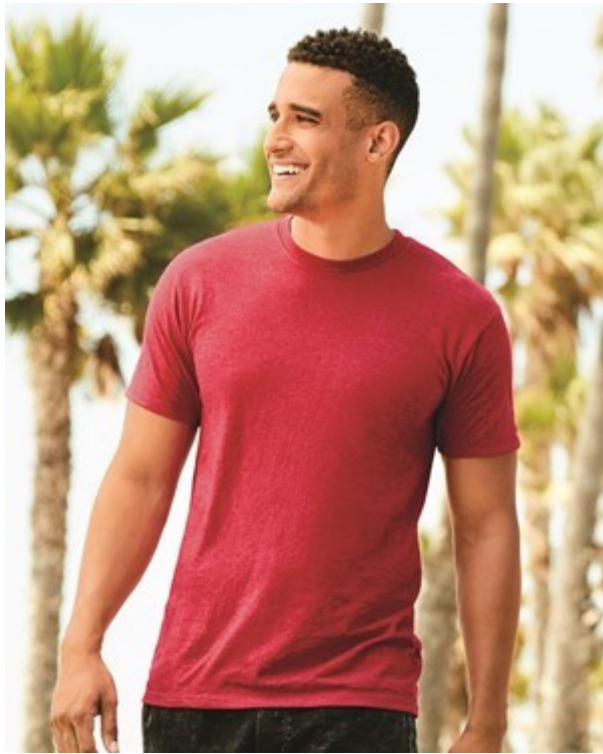

# Alstyle - Ultimate T-Shirt - 5301N

4.3 oz.(US) 7.15 oz.(CA), 100% preshrunk combed ringspun cotton  
 Athletic Heather: 90/10 cotton/polyester  
 Heather colors: 50/50 cotton/polyester  
 Set-in rib collar with shoulder-to shoulder taping  
 Double-needle sleeve and bottom hem  
 Tearaway label

## Colors

Athletic Heather	Black	Burgundy	Celadon	Charcoal	Charcoal Heather	Cream	Graphite Heather	Kelly Heather	Military Green	Mint	Navy	Navy Heather	Pacific Blue
Red	Red Heather	Royal	Royal Heather	Silver	Slate	White							