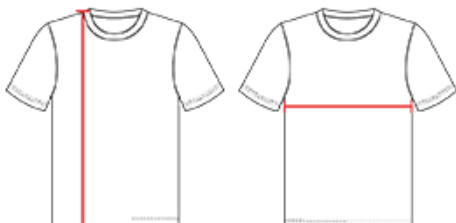

462700 MEN'S PRO-COMPRESSION 1/2 SLEEVE CREW

- Badger heat seal logo on left sleeve
- 83% Polyester/17% Spandex moisture management fabric
- Self-fabric collar
- Stretch body mt
- Double-needle hem

COLORS

SPECIFICATIONS

	S	M	L	XL	2XL	3XL
Piece Weight measured in pounds	0.36	0.36	0.36	0.36	0.36	0.36
Spec Body Length measured in inches	24 1/2	25 1/2	26 1/2	27 1/2	28 1/2	29 1/2
Spec Chest Width measured in inches	14 1/2	16	17 1/2	19	20 1/2	22
Case Count # of units per case	36	36	36	36	36	24

HOW TO MEASURE

These product specifications reference a product's measurements. For sizing information and guidance, please reference our sizing charts.

BODY LENGTH

Measured from the top of the shoulder to bottom of the back.

CHEST WIDTH

Measured across the chest at its fullest part while laid flat.