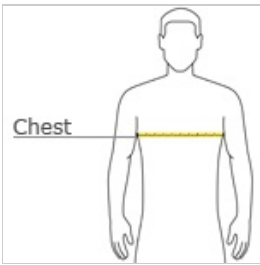

CARE INSTRUCTIONS

Machine wash cold with like colors. Do not bleach do not use softener. Tumble dry low. Remove promptly. Cool iron on reverse side if needed. Do not dry clean

front

back

HOW TO MEASURE

CHEST
Measure under the arm and around the fullest part of the chest with arms down, keeping tape horizontal.

SIZE CHART

	XS	S	M	L	XL
Size	4/5	6/8	10/12	14/16	18/20
Chest	22-24	25-27	28-30	30-32	32-34

COLOR INFORMATION

										
Black PMS NTR BLACK	Bright Seafoam PMS 338C	Cardinal PMS 7421C	Dark Smoke Grey PMS 425C	Forest Green PMS 553C	Kelly Green PMS 341C	Light Blue PMS 644C	Marine Green PMS 7476C	Sapphire PMS 4768C	Soft Coral PMS 1625C	True Navy PMS 533C
										
True Red PMS 200C	True Royal PMS 7687C	White	Yellow PMS 127C							