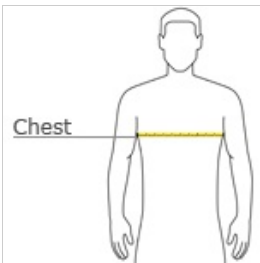

SPORT-TEK

Sport-Tek® Youth PosiCharge® Electric Heather Colorblock 1/4-Zip Pullover. YST397

This lightweight pullover locks in color, wicks moisture, resists snags and has an amped up colorblock look.

- 4.1-ounce, 100% polyester jersey with PosiCharge technology (Electric Heather)
- 4.7-ounce, 100% polyester jersey with PosiCharge technology (solid)
- Tear-away removable label
- Cadet collar
- Reverse coil zipper
- Colorblock on shoulders and sleeves
- Set-in sleeves
- Open cuffs and hem

back

HOW TO MEASURE

CHEST

Measure under the arm and around the fullest part of the chest with arms down, keeping tape horizontal.

SIZE CHART

	XS	S	M	L	XL
Size	4/5	6/8	10/12	14/16	18/20
Chest	22-24	25-27	28-30	30-32	32-34