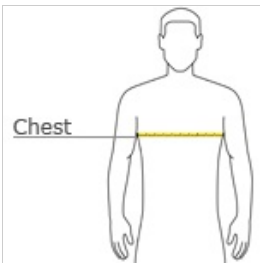

front

back

HOW TO MEASURE

CHEST

Measure under the arm and around the fullest part of the chest with arms down, keeping tape horizontal.

SIZE CHART

	XS	S	M	L	XL
Size	4/5	6/8	10/12	14/16	18/20
Chest	22-24	25-27	28-30	30-32	32-34