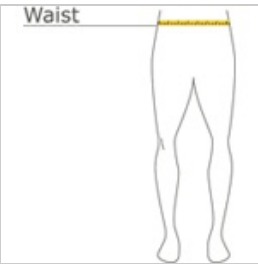

SPORT-TEK®

Sport-Tek® PosiCharge® Competitor™ 7" Pocketed Short ST349P

Moisture wicking adds to this functional, versatile PosiCharge Competitor Short.

- 3.8-ounce, 100% poly interlock with PosiCharge technology
- Moisture-wicking
- 7-inch inseam
- Elastic waistband
- Continuous loop draw cord
- Side pockets
- Tear-away label

CARE INSTRUCTIONS

Machine Wash Cold, With Like Colors. Do Not Use Fabric Softener. Do Not Bleach. Tumble Dry Low. Remove Promptly. Cool Iron If Needed.

front

back

HOW TO MEASURE

WAIST

Measure around the smallest part of the natural waist.

SIZE CHART

	XS	S	M	L	XL	2XL	3XL	4XL
Waist	26-28	29-31	32-34	35-37	38-40	41-43	44-47	48-51

COLOR INFORMATION

Please note: PMS code information is shown only when an exact match is available.

Black
PMS BLACK C