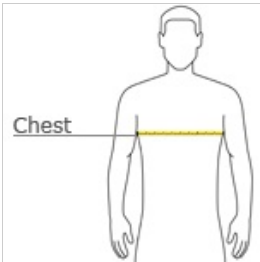

- 75/13/12 poly/cotton/rayon with PosiCharge technology
- Tear-away removable label
- Three-panel hood
- Hood and neck taping
- Raglan sleeves
- Self-fabric cuffs and hem
- Front pouch pocket

**CARE INSTRUCTIONS**

Machine wash cold with like colors, do not bleach, tumble dry low, warm iron, if necessary.

front

back

**HOW TO MEASURE**

**CHEST**  
Measure under the arm and around the fullest part of the chest with arms down, keeping tape horizontal.

**SIZE CHART**

	XS	S	M	L	XL	2XL	3XL	4XL
Chest	32-34	35-37	38-40	41-43	44-46	47-49	50-53	54-57

**COLOR INFORMATION**

		
Black Triad Solid PMS NTR BLACK C	Dark Grey Heather PMS COOL GRAY 11C	Light Grey Heather PMS COOL GRAY 5C