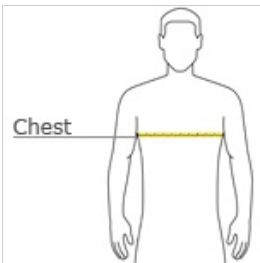

**CARE INSTRUCTIONS**

Machine wash cold with like colors, do not bleach, tumble dry low, warm iron, if necessary.

front

back

**HOW TO MEASURE**

**CHEST**

Measure under the arm and around the fullest part of the chest with arms down, keeping tape horizontal.

**SIZE CHART**

	XS	S	M	L	XL	2XL	3XL	4XL
Chest	32-34	35-37	38-40	41-43	44-46	47-49	50-53	54-57

**COLOR INFORMATION**

			
Black Triad Solid PMS NTR BLACK C	Dark Grey Heather PMS COOL GRAY 11C	True Navy Heather PMS 533C	True Royal Heather PMS 7687C