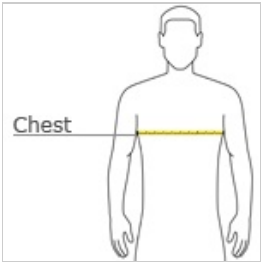

**

front

back

HOW TO MEASURE

CHEST WIDTH

Measure under the arm and around the fullest part of the chest w ith arms dow n, keeping tape horizontal.

SIZE CHART

	XS	S	M	L	XL	2XL	3XL	4XL
Chest	32-34	35-37	38-40	41-43	44-46	47-49	50-53	54-57