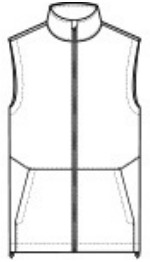

This insulated vest offers layerable warmth and water-resistant protection to help keep you dry in the stands or on the street.

- 100% polyester with water-resistant coating
- 100% polyester Heather Grey jersey lining
- 2.4-ounce polyfill insulation in body
- Tag-free label
- Exterior storm flap with chin guard
- Exposed molded zipper
- Locker loop
- Front pockets
- Decoration access pocket
- Adjustable locking draw cord at hem

**

CARE INSTRUCTIONS

Machine Wash Cold With Like Colors Or Separate. Do Not Use Fabric Softener. Non-Chlorine Bleach When Needed. Tumble Dry Low. Do Not Iron.

front

back

HOW TO MEASURE

CHEST WIDTH

Measure under the arm and around the fullest part of the chest with arms down, keeping tape horizontal.