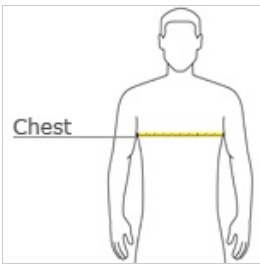

Youth Pullover Hooded Sweatshirt PC90YH

A cozy, no-nonsense sweatshirt.

- 7.8-ounce, 50/50 cotton/poly fleece
- Air jet yarn for a soft, pill-resistant finish
- Two-ply hood
- No drawcord at hood
- Set-in sleeves
- Side seamed
- Front pouch pocket
- Rib knit cuffs and waistband

Due to the nature of 50/50 cotton/polyester neon fabrics, special care must be taken throughout the printing process.

front

back

HOW TO MEASURE

CHEST
With arms down at sides, measure around the upper body, under arms and over the fullest part of the chest.

SIZE CHART

| | XS | S | M | L | XL |
|-------|-------|-------|-------|-------|-------|
| Size | 4 | 6/8 | 10/12 | 14/16 | 18/20 |
| Chest | 25-26 | 26-28 | 28-30 | 30-32 | 32-35 |

COLOR INFORMATION

| | | | | | | | | | | |
|----------------------|----------------------------------|----------------------------|--------------------------|-----------------------------------|--------------------------|---------------------|----------------------------|--------------------------|-------------------|---------------------|
| | | | | | | | | | | |
| Ash PMS NO MATCH | Athletic Heather PMS NO MATCH | Carolina Blue PMS 646 C | Charcoal PMS NO MATCH | Dark Chocolate Brown PMS 412 C | Dark Green PMS 5467 C | Gold PMS 137 C | Jet Black PMS BLACK 6 C | Kelly Green PMS 340 C | Lime PMS 367 C | Maroon PMS 504 C |
| | | | | | | | | | | |
| Navy PMS 533 C | Neon Blue | Neon Green | Neon Orange | Neon Pink | Neon Yellow | Orange PMS 172 C | Pale Pink PMS 705 C | Purple PMS 7672 C | Red PMS 200 C | Royal PMS 7684 C |
| | | | | | | | | | | |
| Sangria PMS 205 C | White PMS WHITE | | | | | | | | | |