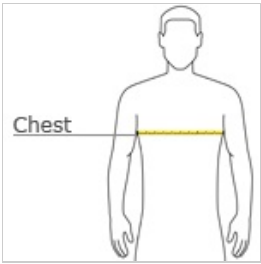

Youth Crewneck Sweatshirt PC90Y

This traditional crewneck is perfect for the gym or relaxing.

- 7.8-ounce, 50/50 cotton/poly fleece
- Air jet yarn for a soft, pill-resistant finish
- Coverseamed crewneck, arm seams and waistband
- Spandex in collar, cuffs and waistband
- Set-in sleeves
- Rib knit collar and waistband

Due to the nature of 50/50 cotton/polyester neon fabrics, special care must be taken throughout the printing process.

front

back

HOW TO MEASURE

CHEST

With arms down at sides, measure around the upper body, under arms and over the fullest part of the chest.

SIZE CHART

	XS	S	M	L	XL
Size	4	6/8	10/12	14/16	18/20
Chest	25-26	26-28	28-30	30-32	32-35

COLOR INFORMATION