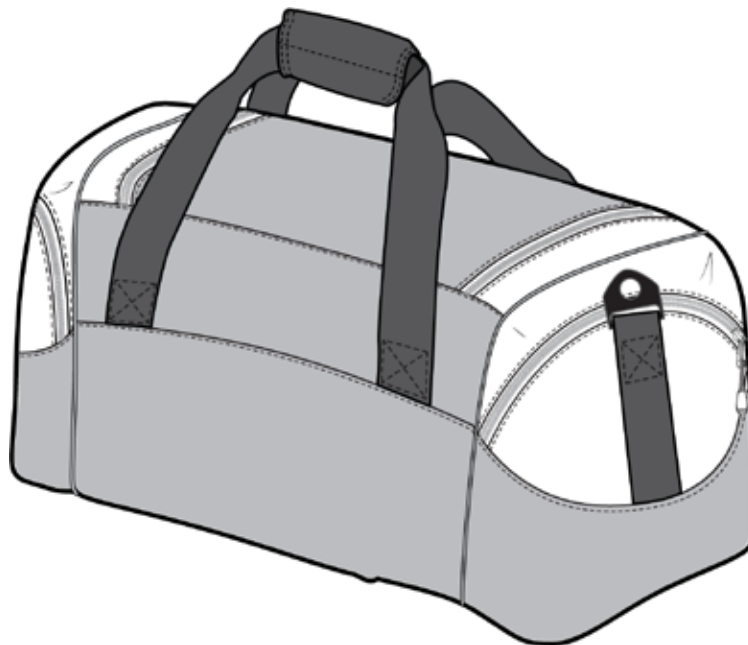

Back View

Note: Best graphic placement should be per the embellisher/screen printer recommendations.