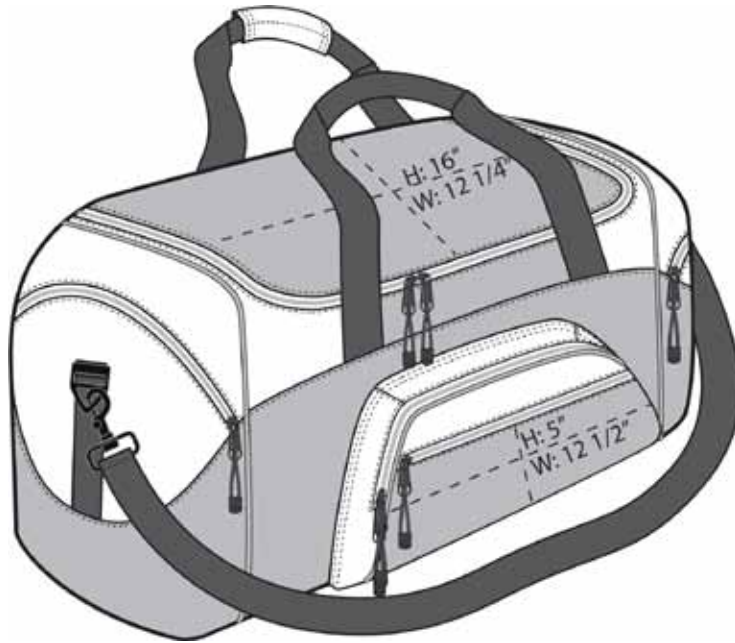

Port & Company® Colorblock Sport Duffel BG99

Our best-selling, budget-friendly duffel sized for the gym or weekend getaways.

- 600 denier polyester
- D-shaped zippered entry for easy access
- Two large zippered pockets
- Two exterior zippered pockets on front
- Padded handle
- Detachable, adjustable shoulder strap
- Two front zippered pockets
- Two large side pockets
- Dimensions: 13.5”h x 27.25”w x 14.5”d; Approx. 5,372 cubic inches

Front View

Back View

Note: Best graphic placement should be per the embellisher/screen printer recommendations.