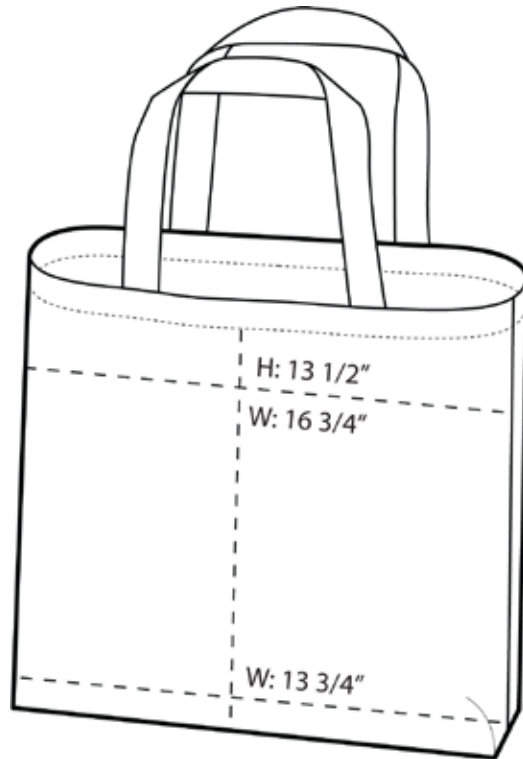

Front View

Note: Best graphic placement should be per the embellisher/screen printer recommendations.