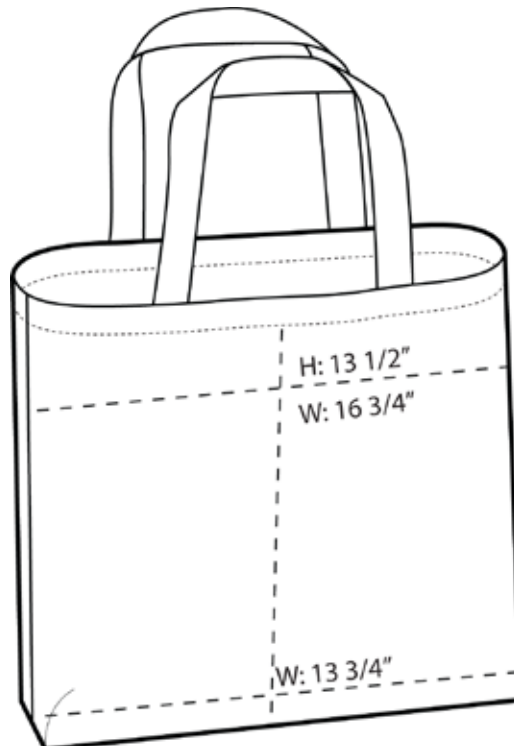

Back View

Note: Best graphic placement should be per the embellisher/screen printer recommendations.