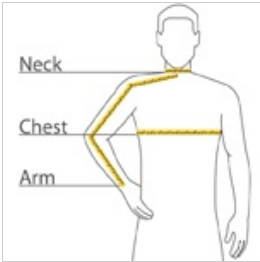

- 4.5-ounce, 55/45 cotton/poly
- Button-down collar
- Dyed-to-match buttons
- Patch pocket
- Box back pleat
- Adjustable cuffs
- White, Athletic Gold, Texas Orange, Red, Burgundy, Coffee Bean, Light Blue, Navy, Classic Navy, Steel Grey, Purple and Black have a Light Stone contrast neckband.
- Light Stone and Royal have a Classic Navy contrast neckband.
- Dark Green has a Navy contrast neckband.

front

back

*Contrast color in collar only

CARE INSTRUCTIONS

Machine wash warm with like colors. Only non chlorine bleach when needed. Tumble dry low. Warm iron if necessary.

HOW TO MEASURE

CHEST

With arms down at sides, measure around the upper body, under arms and over the fullest part of the chest.

ARM

Place hand on hip. Start at the center of the back of the neck and measure across the shoulder, to the elbow, and then down to the wrist.

NECK

Measure around the base of the neck, inserting a finger or two between the tape and neck for comfort.