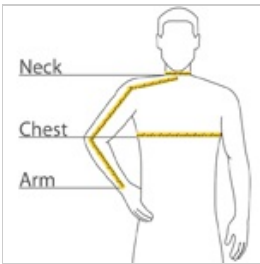

- 4.5-ounce, 55/45 cotton/poly
- Button-down collar
- Dyed-to-match buttons
- Patch pocket
- Box back pleat
- Adjustable cuffs
- Classic Navy and Light Stone have contrast inside neckband only.

Note: Model shown reflects sizes XS-6XL.

**CARE INSTRUCTIONS**

Machine wash warm with like colors. Only non chlorine bleach when needed. Tumble dry low. Warm iron if necessary.

front

back

**HOW TO MEASURE**

**CHEST**

With arms down at sides, measure around the upper body, under arms and over the fullest part of the chest.

**ARM**

Place hand on hip. Start at the center of the back of the neck and measure across the shoulder, to the elbow, and then down to the wrist.

**NECK**

Measure around the base of the neck, inserting a finger or two between the tape and neck for comfort.

**SIZE CHART**

	XS	S	M	L	XL	2XL	3XL	4XL	5XL	6XL	7XL	8XL	9XL	10XL
Chest	32-34	35-37	38-40	41-43	44-46	47-49	50-53	54-57	58-60	61-63	64-66	67-69	70-72	73-75
Neck	14 1/2 - 15	15 - 15 1/2	15 1/2 - 16	16 - 16 1/2	16 1/2 - 17	17 - 17 1/2	17 1/2 - 18	18 - 18 1/2	18 1/2 - 19	19 - 19 1/2	19 1/2 - 20 1/4	20 1/4 - 20 3/4	20 3/4 - 21 1/4	21 1/4 - 21 3/4
Arm	30 1/2	32	34	35	36 1/2	37 1/2	38 1/2	39 1/2	40 1/2	41 1/2	41 1/2	41 1/2	41 1/2	41 1/2