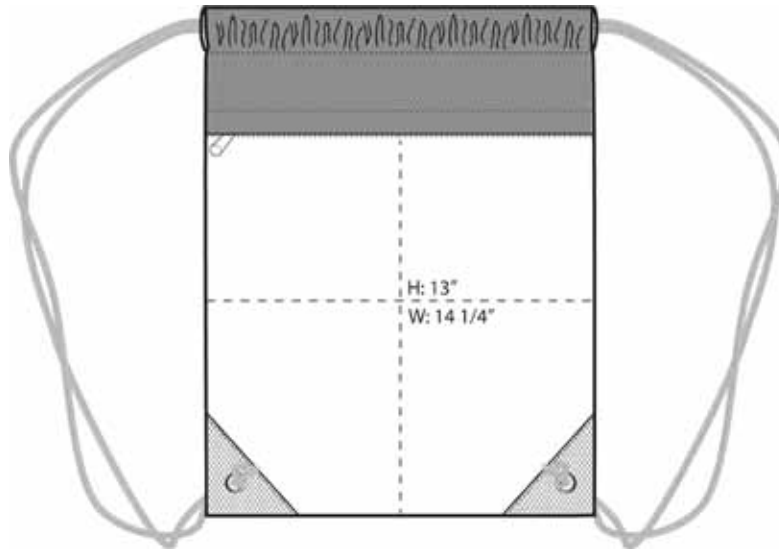

PORT AUTHORITY

Port Authority® Improved Cinch Pack with Mesh Trim BG810

Just right for the beach or by the pool, this large cinch pack will easily hold shoes or a change of clothes.

- 100% polyester microfiber, 100% polyester air mesh
- Black drawcord
- Front zippered pocket
- Reinforced bottom grommets
- Dimensions: 18"h x 14.5"w

Bright Pink
PMS 493 C

Cactus
PMS 7741 C

Chili Red
PMS 201 C

Navy
PMS 276 C

Snorkel Blue
PMS 7686 C

Front View

Note: Best graphic placement should be per the embellisher/screen printer recommendations.