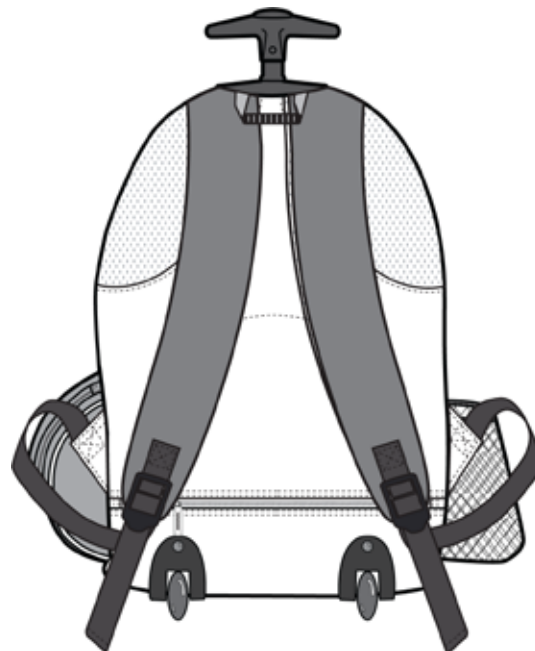

## **Port Authority® Wheeled Backpack BG76S**

With two ways to carry this handy pack, your bag is always at hand. Take the strain off by rolling this wheeled pack, or use the straps and carry like a backpack.

- 600 denier polyester with ripstop accents and reinforced bottom
- Two large front pockets, side pockets and mesh water bottle holder
- Padded and lined zippered pocket
- One-hand push button pulley system for easy use and stowage; handle extends to 18.5"
- Smooth, durable inline skate wheels
- Dimensions: 20.5"h x 13"w x 7.9"d; Approx. 2,097 cubic inches

### **COLOR**

Grey/ Black  
PMS CL GY 10 C

Light Pink/ Grey  
PMS 7605 C

Navy/ Grey  
PMS 276 C

Red/ Grey  
PMS 207 C

Front View

Back View

Note: Best graphic placement should be per the embellisher/screen printer recommendations.