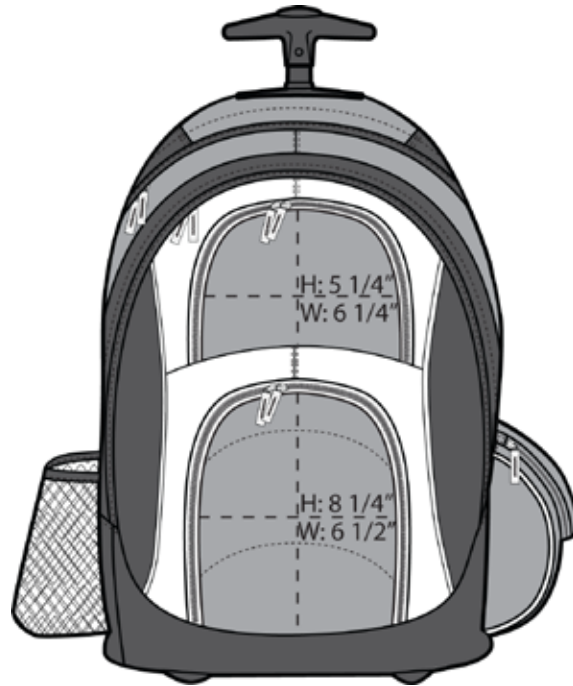

- 600 denier polyester with ripstop accents and reinforced bottom
- Two large front pockets, side pockets and mesh water bottle holder
- Padded and lined zippered pocket
- One-hand push button pulley system for easy use and stowage; handle extends to 18.5"
- Smooth, durable inline skate wheels
- Dimensions: 20.5"h x 13"w x 7.9"d; Approx. 2,097 cubic inches

### **COLOR**

Grey/ Black  
PMS CL GY 10 C

Light Pink/ Grey  
PMS 7605 C

Navy/ Grey  
PMS 276 C

Red/ Grey  
PMS 207 C

Front View

Back View

Note: Best graphic placement should be per the embellisher/screen printer recommendations.