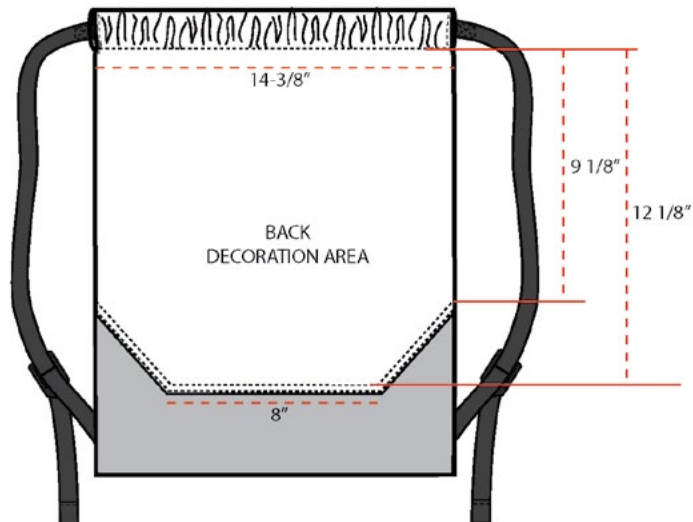

#### COLOR INFORMATION

Realtree Xtra/  
Black  
PATTERNED

FRONT VIEW

BACK VIEW

Note: Best graphic placement should be per the embellisher/screen printer recommendations.