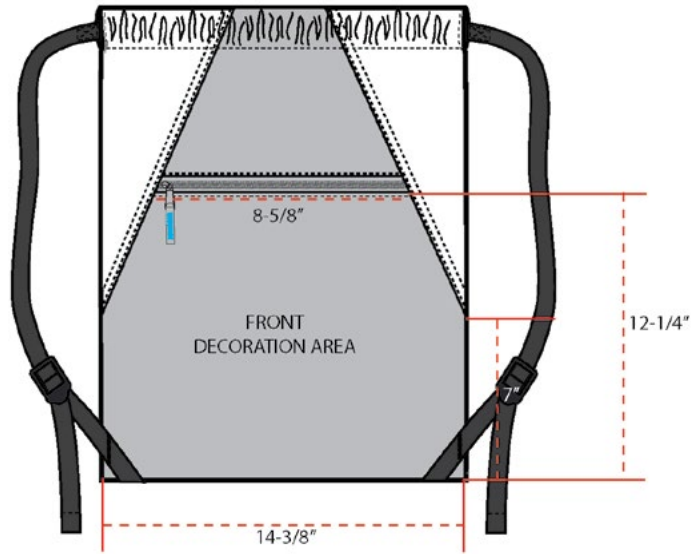

Ready for adventure, this rugged cinch pack features the authentic Realtree Xtra® camo pattern. A front zippered pocket holds keys and valuables securely.

- 600 denier polyester canvas with 420 denier nylon
- Adjustable web straps closure allows this bag to double as a backpack
- Reinforced seams
- Dimensions: 17.5”h x 14.375”w

#### COLOR INFORMATION

Realtree Xtra/  
Black  
PATTERNED

FRONT VIEW

BACK VIEW

Note: Best graphic placement should be per the embellisher/screen printer recommendations.