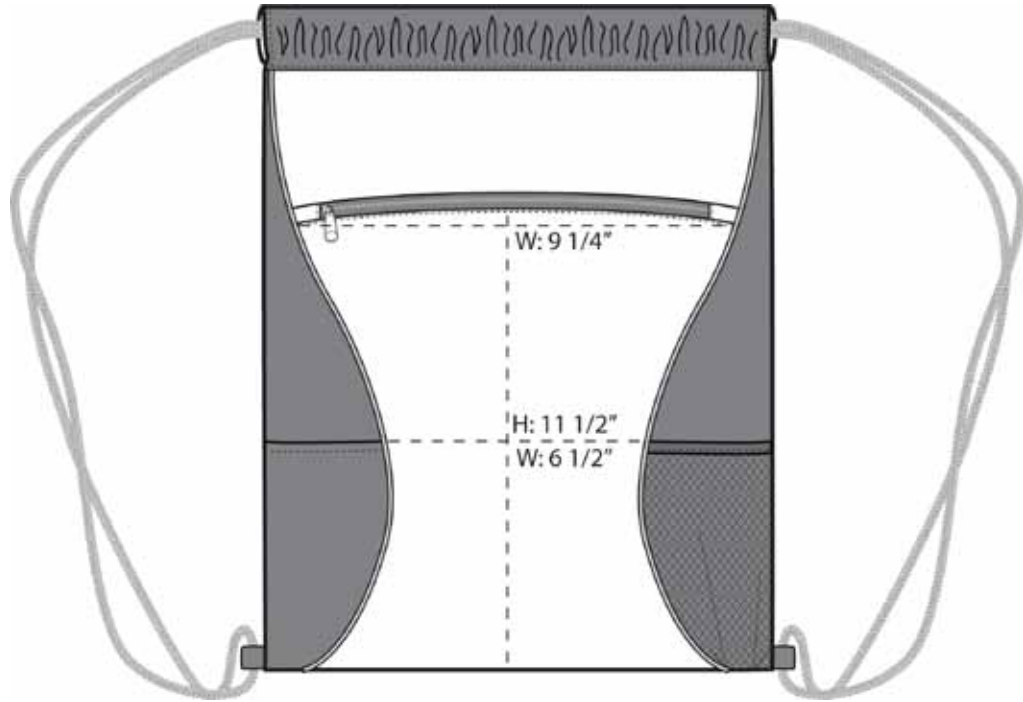

Port Authority® Fast Break Cinch Pack BG613

This spacious cinch pack is ready for any sport or activity. Convenient pockets keep beverages and must-haves at hand. White trim adds to the sporty look.

- 210 denier polyester
- Black drawcord closure allows this bag to double as a backpack
- Front zippered pocket
- Side mesh pocket with elastic binding
- Side slip pocket
- Dimensions: 16”h x 13”w

Neon Yellow
PMS NO MATCH

Pop Orange
PMS 7625 C

Purple
PMS 7679 C

True Red
PMS 193 C

Front View

Note: Best graphic placement should be per the embellisher/screen printer recommendations.