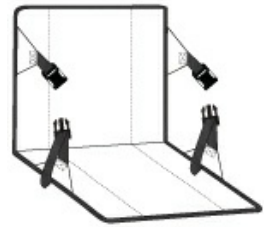

Port Authority® Stadium Seat BG601

Cheer on the team from this portable padded seat that adjusts for comfort.

- 600 denier polyester
- Web carrying handles
- Reinforced support bars in seat back
- Exterior large zippered pocket for snacks and easy embellishment
- Adjustable side straps with quick-release buckles for back support and comfort
- Adjustable shoulder strap so seat be carried across the body
- Dimensions: 15.25"h x 17"w

CARE INSTRUCTIONS

Wipe with damp cloth and mild soap. Air dry, if required.

front

back

SIZE CHART

	OSFA
Width	17
Height	15 1/4

COLOR INFORMATION

Black
PMS NTR BLACK CPMS 533 C