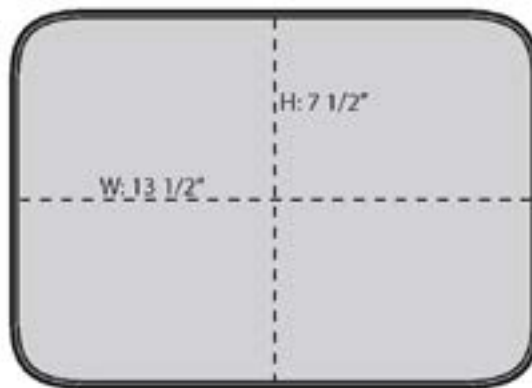

- 600 denier polyester printed canvas with 600 denier polyester canvas accents
- Heat-sealed, water-resistant lining
- Interior zippered mesh pocket for utensils
- Two large side mesh elastic-trimmed pockets
- Removable, reinforced bottom
- Large front slip pocket for easy decoration access
- Dimensions: 12.25”h x 14”w x 8”d; Approx. 1,372 cubic inches

### COLOR INFORMATION

Realtree Xtra/  
Black  
PATTERNED

FRONT VIEW

BACK VIEW

TOP VIEW