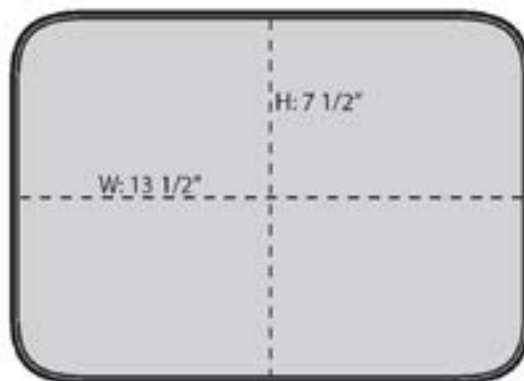

Bags not intended for use by children 12 and under. Bags have a [hangtag](#) with information on responsible sourcing, product safety and a California Prop 65 warning

COLOR INFORMATION

Black/Black
NTR BLACK C

Grey/Black
C

Twilight Blue/
Black
7693 C

FRONT VIEW

BACK VIEW

TOP VIEW