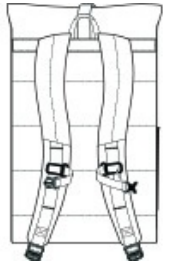

back

COLOR INFORMATION