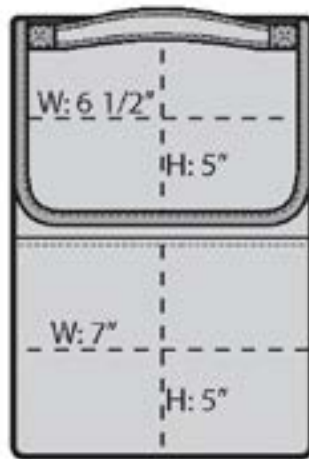

Forget the brown bag. Take your lunch in this cooler that has a heat-sealed, water-resistant lining for easy cleanup.

- 420 denier honeycomb polyester, 600 denier polyester canvas
- Padded, self-fabric handle
- Front flap with hook and loop closure
- Mesh side pocket
- Large front slip pocket for easy decoration access
- Dimensions: 10.5”h x 7.5”w x 6”d; Approx. 473 cubic inches

Bags not intended for use by children 12 and under. Bags have a [hangtag](#) with information on responsible sourcing, product safety and a California Prop 65 warning

COLOR INFORMATION

Black/Black
NTR BLACK C

Grey/Black
###C

Red/Black
C

Twilight Blue/
Black
7693 C

FRONT VIEW

BACK VIEW