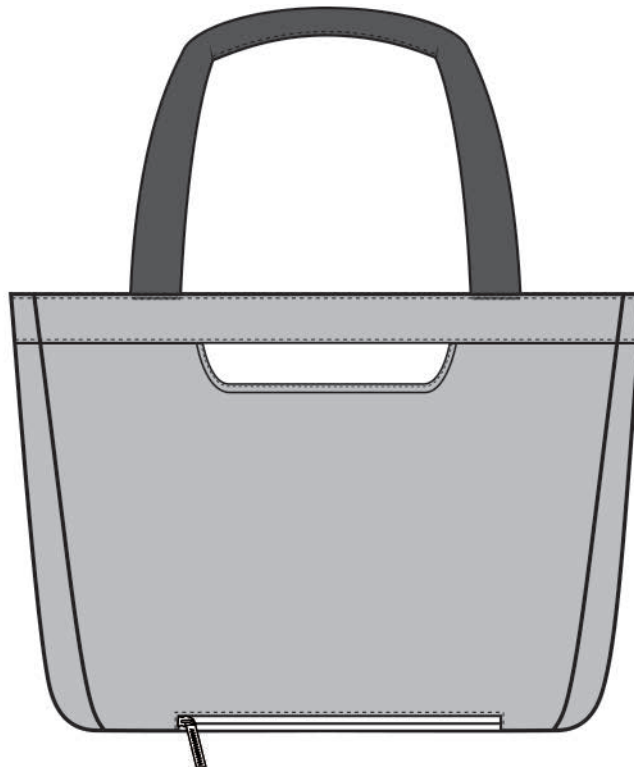

- 1,680 ballistic poly (solid); 300D two-tone poly/1,680D poly PU (heather)
- Spacious zippered main compartment with organization panel
- Interior padded laptop sleeve
- Zippered front pocket
- Over-the-shoulder length seatbelt webbing handles
- Back zippered panel doubles as pocket or luggage trolley pass through
- Laptop sleeve dimensions: 10.25”h x 18”w; fits most 15” laptops
- Dimensions: 14”h x 18”w (top) x 15”w (bottom) x 5.5”d; Approx. 1,386 cubic inches

Bags not intended for use by children 12 and under.

COLOR INFORMATION

Black
NTR BLACK C

Graphite
Heather/Black
NO MATCH/
NTR BLACK C

FRONT VIEW

BACK VIEW