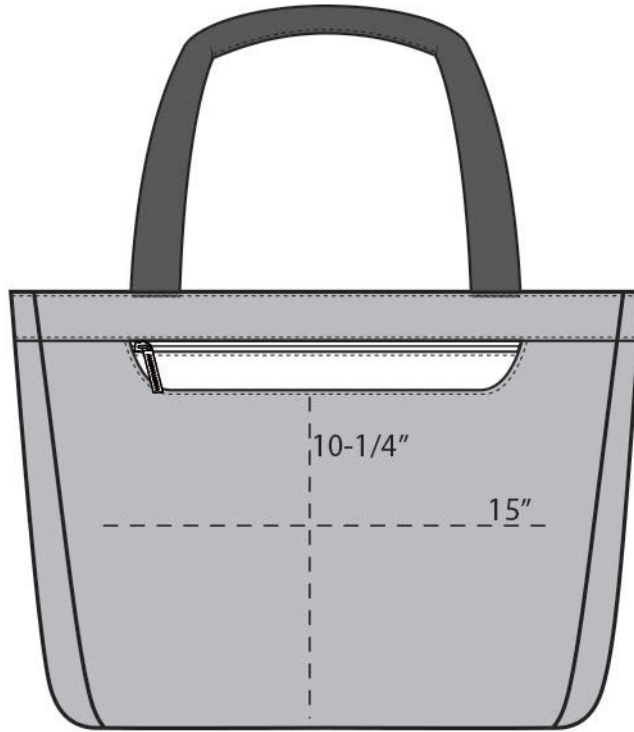

- 1,680 ballistic poly (solid); 300D two-tone poly/1,680D poly PU (heather)
- Spacious zippered main compartment with organization panel
- Interior padded laptop sleeve
- Zippered front pocket
- Over-the-shoulder length seatbelt webbing handles
- Back zippered panel doubles as pocket or luggage trolley pass through
- Laptop sleeve dimensions: 10.25”h x 18”w; fits most 15” laptops
- Dimensions: 14”h x 18”w (top) x 15”w (bottom) x 5.5”d; Approx. 1,386 cubic inches

Bags not intended for use by children 12 and under.

COLOR INFORMATION

Black
NTR BLACK C

Graphite
Heather/Black
NO MATCH/
NTR BLACK C

FRONT VIEW

BACK VIEW