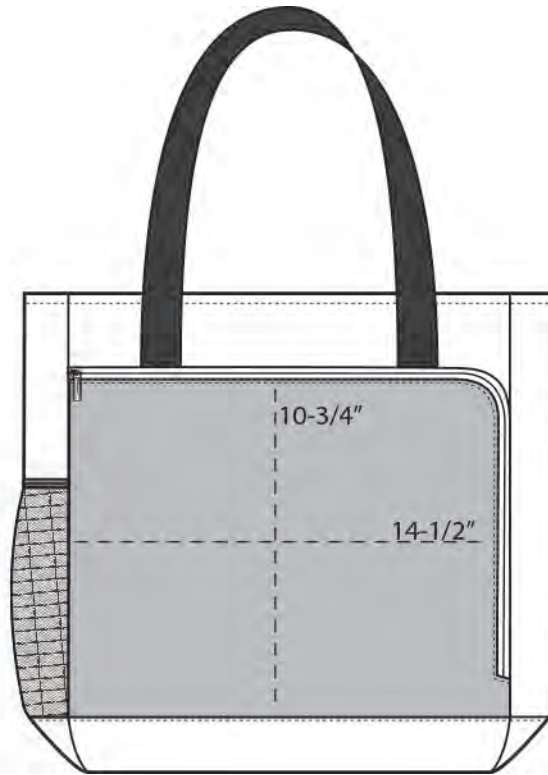

- 600D poly canvas; 360D poly twisted twill canvas
- Large zippered main compartment
- Interior padded laptop panel
- Front zippered pocket with interior organization panel
- Side mesh pocket
- Metal zipper pulls
- Over-the-shoulder length web handles
- Laptop sleeve dimensions: 13”h x 16”w; fits most 15” laptops
- Dimensions: 16”h x 15.5”w x 6.5”d; fits most 15” laptops; Approx. 1,612 cubic inches

Bags not intended for use by children 12 and under.

COLOR INFORMATION

Black
NTR BLACK C

FRONT VIEW

BACK VIEW