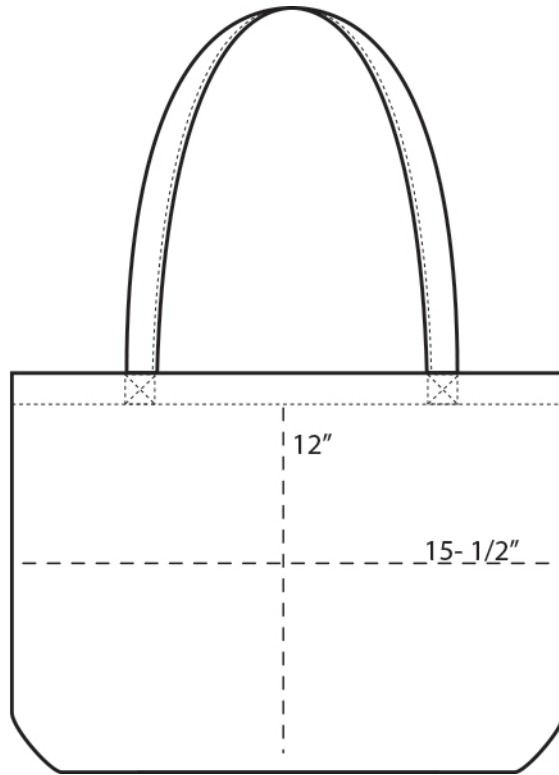

- 12-ounce, 100% washed cotton
- Over-the-shoulder length self-fabric handles
- Dimensions: 12.5”h x 17”w x 3”d; Approx. 650 cubic inches

Bags not intended for use by children 12 and under.

---

**COLOR INFORMATION**

FRONT VIEW

BACK VIEW