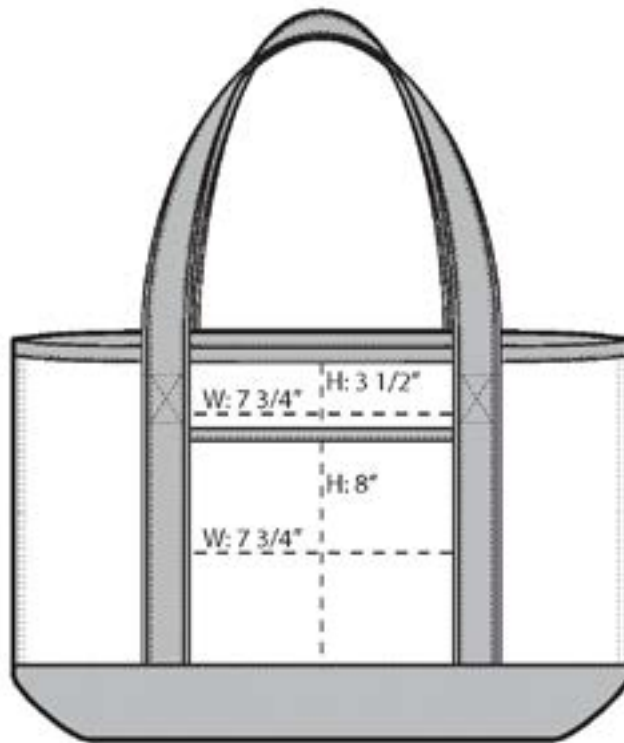

## Port Authority® Large Cotton Canvas Boat Tote. BG413

Perfect for the beach, shopping and events, these durable totes have open tops, contrast handles and contrast bottoms for classic good looks.

- 15.5-ounce, 100% cotton canvas body; 11-ounce, 100% cotton canvas handle trim and bottom
- Sturdy, reinforced webbing handles
- Exterior front pocket for easy decoration access
- Interior hanging pocket with hook and loop closure to secure valuables
- Dimensions: 16.5”h x 14”w x 7.5”d; Approx. 1,732 cubic inches

Bags not intended for use by children 12 and under. Bags have a [hangtag](#) with information on responsible sourcing, product safety and a California Prop 65 warning

### COLOR INFORMATION

Natural/Black  
NTR BLACK C

Natural/Navy  
532 C

Natural/Red  
187 C

Natural/True  
Royal  
7687 C

FRONT VIEW

BACK VIEW