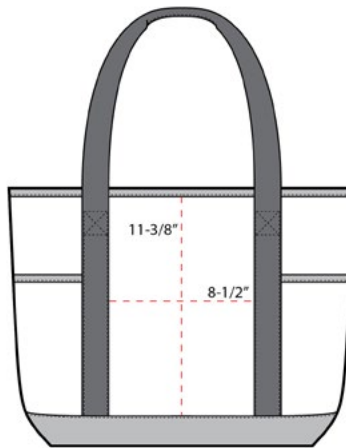

With two large end pockets for newspapers, magazines, umbrellas and more, this sturdy zip-top tote keeps everything organized for an easier commute.

- 300 denier polyester canvas body, 600 denier polyester canvas bottom
- Zippered top closure
- Reinforced over-the-shoulder length web handles
- Dimensions: 14”h x 13”w x 6.5”d, Approx. 1,183 cubic inches

CARE INSTRUCTIONS

Bags not intended for use by children 12 and under. Bags have a hangtag with information on responsible sourcing, product safety and a California Prop 65 warning

COLOR INFORMATION

Black/ Black
NTR BLACK C

Chili Red/
Black
1807 C

Dark Charcoal/
Black
426 C

Deep Aqua/
Dark Charcoal
2185 C

Royal/ Black
7687 C

FRONT VIEW

BACK VIEW

SIDE VIEW