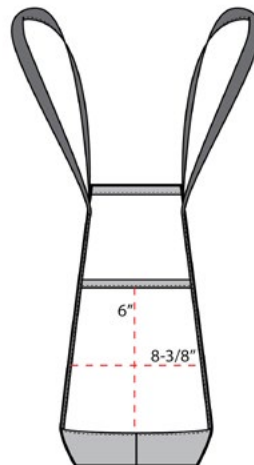

With two large end pockets for newspapers, magazines, umbrellas and more, this sturdy zip-top tote keeps everything organized for an easier commute.

- 300 denier polyester canvas body, 600 denier polyester canvas bottom
- Zippered top closure
- Reinforced over-the-shoulder length web handles
- Dimensions: 14”h x 13”w x 6.5”d, Approx. 1,183 cubic inches

Chili Red/
Black
1807 C

Dark Charcoal/
Black
426 C

Deep Aqua/
Dark Charcoal
2185 C

Royal/ Black
7687 C

FRONT VIEW

BACK VIEW

SIDE VIEW