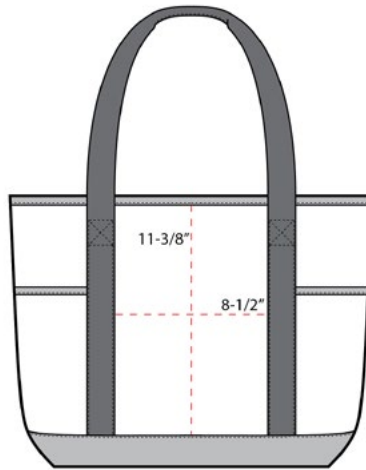

With two large end pockets for newspapers, magazines, umbrellas and more, this sturdy zip-top tote keeps everything organized for an easier commute.

- 300 denier polyester canvas body, 600 denier polyester canvas bottom
- Zippered top closure
- Reinforced over-the-shoulder length web handles
- Dimensions: 14”h x 13”w x 6.5”d, Approx. 1,183 cubic inches

Chili Red/
Black
1807 C

Dark Charcoal/
Black
426 C

Deep Aqua/
Dark Charcoal
2185 C

Royal/ Black
7687 C

FRONT VIEW

BACK VIEW

SIDE VIEW