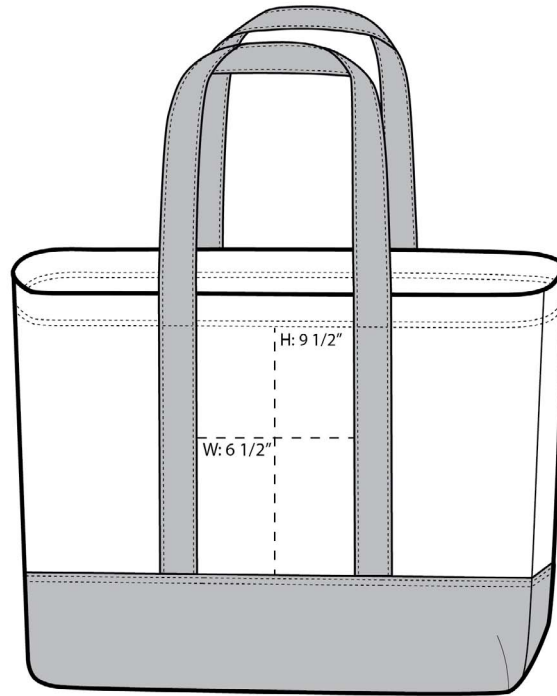

This classic, go-anywhere tote is perfect for the beach, market and beyond.

- 600 denier polyester
- Self-fabric handles
- Dimensions: 14”h x 14”w x 5.5”d; Approx. 1,078 cubic inches

Bags not intended for use by children 12 and under. Bags have a hangtag with information on responsible sourcing, product safety and a California Prop 65 warning

Care Instructions:
Spot clean with damp cloth.

COLOR INFORMATION

Black/Black

Chilli Red/
Black

Classic
Green/ Navy

Dark Char-
coal/ Black

Military
Camo/ Black

Neon Or-
ange/ Black

Tropical
Pink/ Dark
Charcoal

Twilight Blue/
Navy

FRONT VIEW

BACK VIEW

Note: Best graphic placement should be per the embellisher/screen printer recommendations.