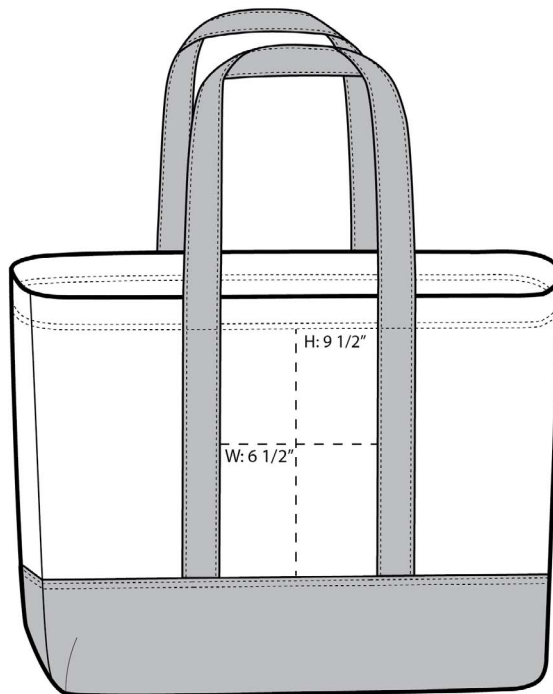

This classic, go-anywhere tote is perfect for the beach, market and beyond.

- 600 denier polyester
- Self-fabric handles
- Dimensions: 14”h x 14”w x 5.5”d; Approx. 1,078 cubic inches

Bags not intended for use by children 12 and under. Bags have a hangtag with information on responsible sourcing, product safety and a California Prop 65 warning

Care Instructions:
Spot clean with damp cloth.

COLOR INFORMATION

Black/Black

Chilli Red/
Black

Classic
Green/ Navy

Dark Char-
coal/ Black

Military
Camo/ Black

Neon Or-
ange/ Black

Tropical
Pink/ Dark
Charcoal

Twilight Blue/
Navy

FRONT VIEW

BACK VIEW

Note: Best graphic placement should be per the embellisher/screen printer recommendations.