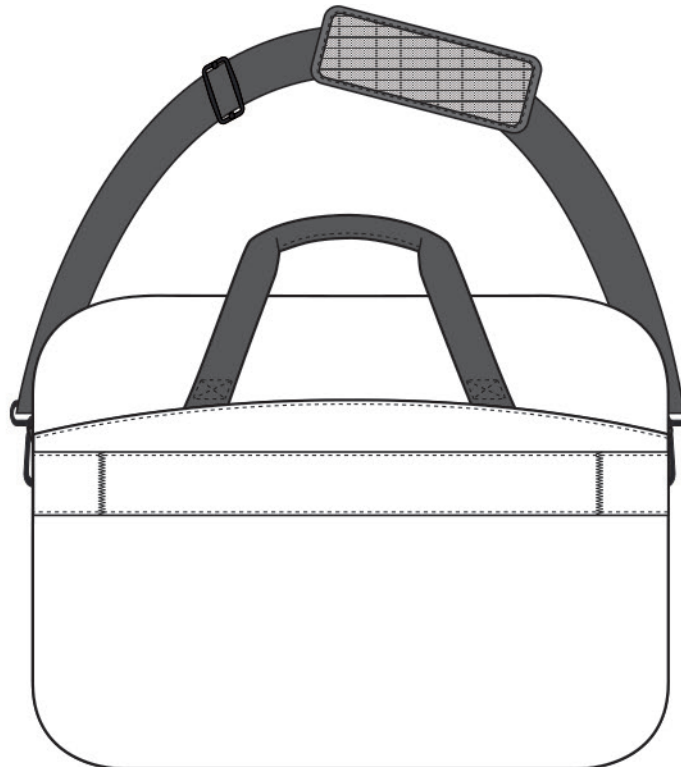

- 600D poly canvas; 360D poly twisted twill canvas
- Large zippered main compartment
- Interior padded laptop compartment
- Front zippered pocket with interior organization panel
- Removable, adjustable, padded web shoulder strap
- Metal zipper pulls
- Web handles
- Luggage trolley pass through on back
- Laptop sleeve dimensions: 8”h x 15”w x 1”d; fits most 15” laptops
- Dimensions: 12.5”h x 16.375”w x 4”d; Approx. 819 cubic inches

Bags not intended for use by children 12 and under.

COLOR INFORMATION

Black
NTR BLACK C

FRONT VIEW

BACK VIEW