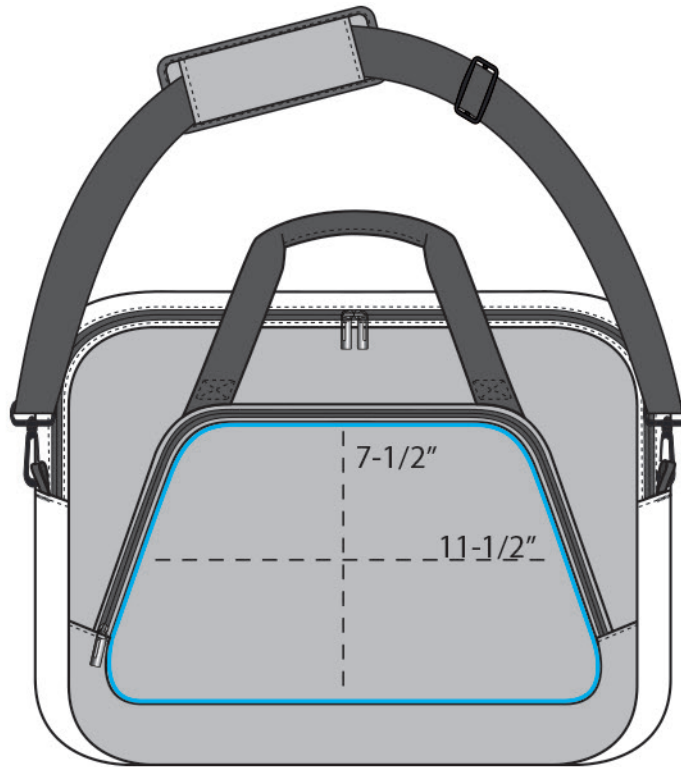

- 600D poly canvas; 360D poly twisted twill canvas
- Large zippered main compartment
- Interior padded laptop compartment
- Front zippered pocket with interior organization panel
- Removable, adjustable, padded web shoulder strap
- Metal zipper pulls
- Web handles
- Luggage trolley pass through on back
- Laptop sleeve dimensions: 8”h x 15”w x 1”d; fits most 15” laptops
- Dimensions: 12.5”h x 16.375”w x 4”d; Approx. 819 cubic inches

Bags not intended for use by children 12 and under.

COLOR INFORMATION

Black
NTR BLACK C

FRONT VIEW

BACK VIEW