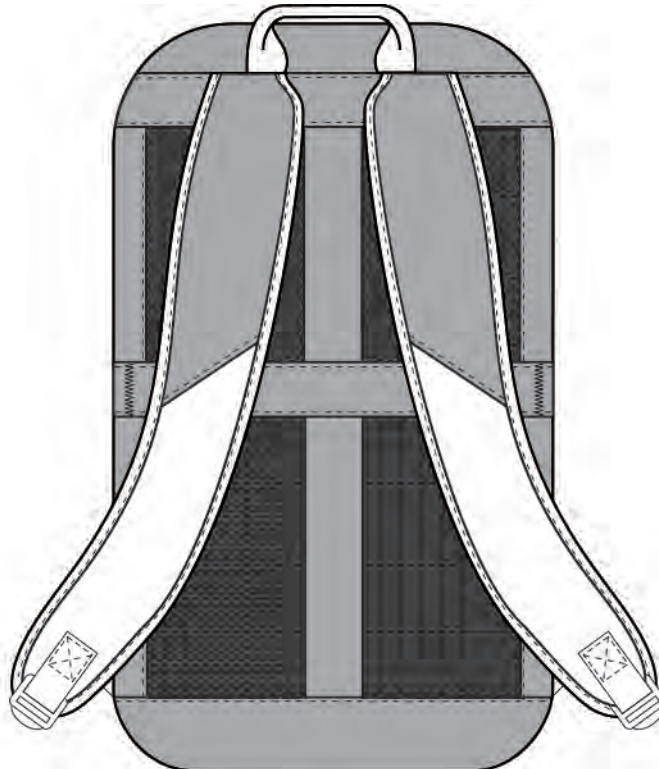

- 600D poly canvas; 360D poly twisted twill canvas
- Large main compartment
- Back dedicated padded laptop compartment
- Front dedicated organization pocket
- Side mesh pocket
- Metal zipper pulls
- Air mesh padded back and shoulder straps
- Luggage trolley pass through on back
- Laptop sleeve dimensions: 18.75”h x 14.75”w; fits most 15” laptops
- Dimensions: 18.75”h x 11.25”w x 4.75”d; Approx. 1,002 cubic inches

Note: Bags not intended for use by children 12 and under.

COLOR INFORMATION

Black
NTR BLACK C

FRONT VIEW

BACK VIEW