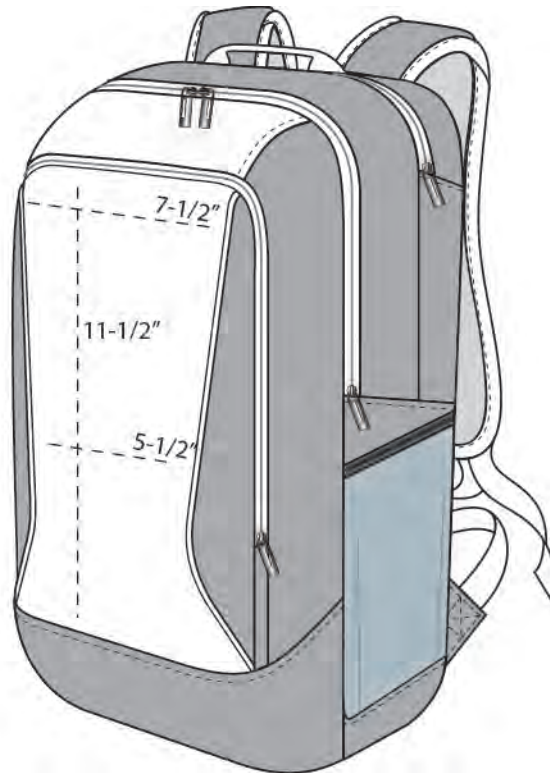

- 600D poly canvas; 360D poly twisted twill canvas
- Large main compartment
- Back dedicated padded laptop compartment
- Front dedicated organization pocket
- Side mesh pocket
- Metal zipper pulls
- Air mesh padded back and shoulder straps
- Luggage trolley pass through on back
- Laptop sleeve dimensions: 18.75”h x 14.75”w; fits most 15” laptops
- Dimensions: 18.75”h x 11.25”w x 4.75”d; Approx. 1,002 cubic inches

Note: Bags not intended for use by children 12 and under.

COLOR INFORMATION

Black
NTR BLACK C

FRONT VIEW

BACK VIEW