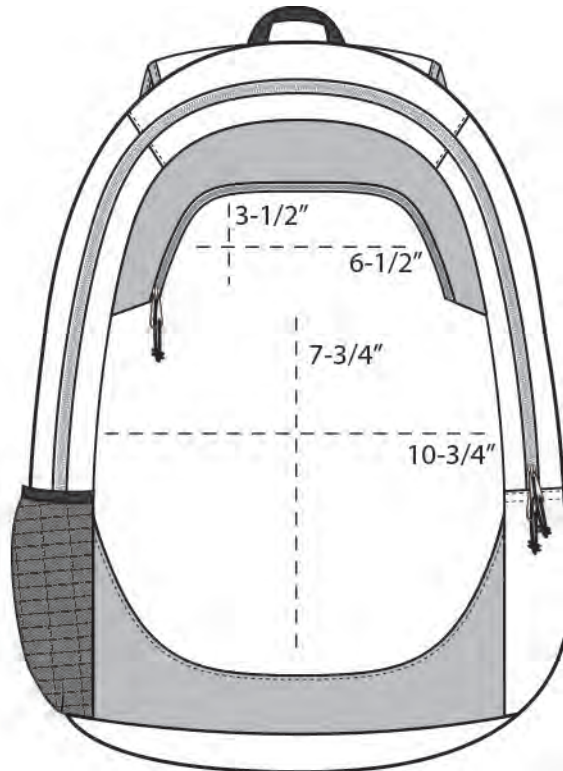

- 600D poly canvas; 200D poly PVC fishnet dobby
- Front zippered pocket
- Interior laptop pocket in main compartment
- Lightly padded shoulder straps
- Side mesh pocket
- Laptop sleeve dimensions: 12.5”h x 12.75”w; fits most 15” laptops
- Dimension: 17.5”h x 12.75”w x 6.25”d; Approx. 1,395 cubic inches

Note: Bags not intended for use by children 12 and under.

COLOR INFORMATION

Black
NTR BLACK C

Rich Red/Black
207C/NTR
BLACK C

Sterling Grey/
Black
NO MATCH/
NTR BLACK C

True Royal/
Black
7687C/NTR
BLACK C

FRONT VIEW

BACK VIEW