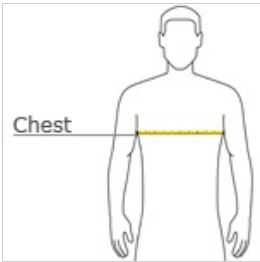

Youth NuBlend® Pullover Hooded Sweatshirt 996Y

- 8-ounce, 50/50 cotton/poly NuBlend® pill-resistant fleece
- High stitch density for a smooth printing surface
- Two-ply hood
- No drawcord at hood
- 1x1 rib knit in cuffs and waistband
- Front pouch pocket
- Double-needle coverseamed neck, armholes and waistband
- Ash (formerly Birch)
- No drawcord at hood

front

back

HOW TO MEASURE

CHEST

With arms down at sides, measure around the upper body, under arms and over the fullest part of the chest.

SIZE CHART

	S	M	L	XL
Size	6/8	10/12	14/16	18/20

COLOR INFORMATION