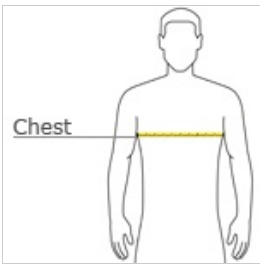

Youth NuBlend® Full-Zip Hooded Sweatshirt 993B

- 8-ounce, 50/50 cotton/poly NuBlend® pill-resistant fleece
- High stitch density for a smooth printing canvas
- Single-ply hood
- 1x1 rib knit cuffs and waistband
- Coverseamed neck, armholes and waistband
- Front pouch pockets
- Ash (formerly Birch)
- No drawcord at hood

front

back

HOW TO MEASURE

CHEST

With arms down at sides, measure around the upper body, under arms and over the fullest part of the chest.

SIZE CHART

	S	M	L	XL
Size	6/8	10/12	14/16	18/20

COLOR INFORMATION