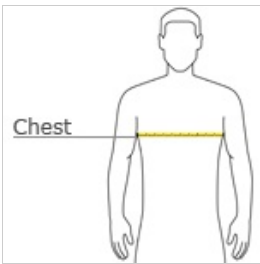

Tagless® 100% Cotton Long Sleeve T-Shirt 5586

- 6-ounce, 100% ComfortSoft® cotton
- Tagless label
- Lay-flat collar
- Double-needle coverseamed neck
- Shoulder-to-shoulder taping
- Rib knit cuffs
- Ash is 99/1 cotton/poly
- Light Steel is 90/10 cotton/poly

Please note: This product is transitioning from tagged labels to tag-free and orders may contain a combination of both.

front

back

HOW TO MEASURE

CHEST
With arms down at sides, measure around the upper body, under arms and over the fullest part of the chest.

SIZE CHART

	S	M	L	XL	2XL	3XL
Chest	34-36	38-40	42-44	46-48	50-52	54-56

COLOR INFORMATION

 Ash** PMS HEATHERED	 Black PMS BLACK 6 C	 Deep Forest PMS 5535 C	 Deep Red PMS 207 C	 Deep Royal PMS 662 C	 Light Blue PMS 283 C	 Light Steel* PMS HEATHERED	 Lime PMS 367 C	 Navy PMS 289 C	 Orange PMS 172 C	 Pale Pink PMS 7436 C
 Smoke Grey PMS COOL GREY	 White PMS WHITE	 Yellow PMS 106 C								