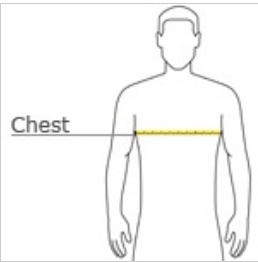

Youth Tagless® 100% Cotton T-Shirt 5450

- 6-ounce, 100% ComfortSoft® cotton
- Ash is 99/1 cotton/poly
- Light Steel is 90/10 cotton/poly
- Tagless label
- Double-needle coverseamed crewneck
- Lay-flat collar
- Shoulder-to-shoulder taping
- Side seams
- Double-needle sleeves and hem

Please note: This product is transitioning from tagged labels to tag-free and orders may contain a combination of both.

front

back

HOW TO MEASURE

CHEST

With arms down at sides, measure around the upper body, under arms and over the fullest part of the chest.

SIZE CHART

	XS	S	M	L	XL
Size	2/4	6/8	10/12	14/16	18/20

COLOR INFORMATION

Ash
PMS HEATHERED

Black
PMS BLACK 6 C

Deep Forest
PMS 5535 C

Deep Red
PMS 207 C

Deep Royal
PMS 662 C