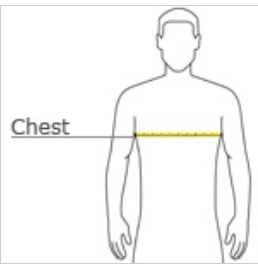

Youth DryBlend® 50 Cotton/50 Poly T-Shirt 8000B

- 5.6-ounce, 50 cotton/50 poly
- DryBlend moisture-wicking properties
- Seamless double-needle 3/4" collar
- Heat transfer label
- Double-needle sleeves and hem
- Taped neck and shoulders

front

back

HOW TO MEASURE

CHEST
With arms down at sides, measure around the upper body, under arms and over the fullest part of the chest.

SIZE CHART

	XS	S	M	L
Size	2-4	6-8	10-12	14-16

COLOR INFORMATION

 Ash PMS COOL GREY 3 PMS 224 C	 Azalea	 Black PMS 426 C	 Carolina Blue PMS 645 C	 Daisy PMS 7548 C	 Dark Heather PMS 446 C	 Electric Green PMS 361 C	 Forest PMS 5535 C	 Gold PMS 1235	 Heliconia PMS 213 C	 Irish Green PMS 340 C	
 Jade Dome PMS 7717 C	 Kelly Green PMS 335 C	 Light Blue PMS 536 C	 Lime PMS 7488 C	 Maroon PMS 7644 C	 Navy PMS 533 C	 Orange PMS 1665 C	 Purple PMS 7665 C	 Red PMS 7620 C	 Royal PMS 7686 C	 Sapphire PMS 641 C	
 Sport Grey PMS COOL GREY 7 PMS 7592 C	 Texas Orange	 White PMS WHITE C									