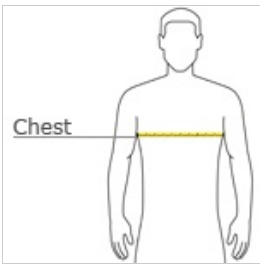

Youth Heavy Cotton™ 100% Cotton T-Shirt 5000B

- 5.3-ounce, 100% cotton
- Seamless double-needle 3/4" collar
- Double-needle sleeves and hem
- Taped neck and shoulders
- Ash 99/1 cotton/poly
- Sports Grey 90/10 cotton/poly
- Safety Green, Safety Orange 50/50 cotton/poly

front

back

HOW TO MEASURE

CHEST

With arms down at sides, measure around the upper body, under arms and over the fullest part of the chest.

SIZE CHART

	XS	S	M	L	XL
Size	2/4	6/8	10/12	14/16	18/20

COLOR INFORMATION