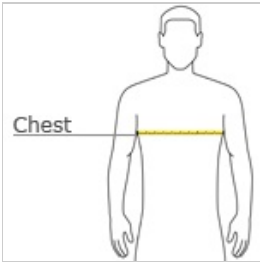

Gildan Performance® Core Hooded T-Shirt. 46500

- 4.7-ounce, 100% filament polyester
- Moisture-wicking
- Anti-odor properties
- Snag resistant
- Unlined 3-piece hood with double-needle topstitch
- Tearaway label
- Back neck tape
- Pouch pocket
- Double-needle sleeves and hem

HOW TO MEASURE

CHEST
Measure under the arm and around the fullest part of the chest with arms down, keeping tape horizontal.

SIZE CHART

	S	M	L	XL	2XL	3XL
Chest	34-36	38-40	42-44	46-48	50-52	54-56

COLOR INFORMATION