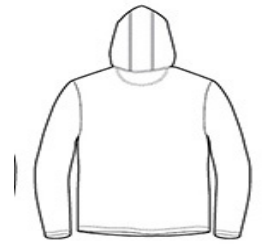

Gildan Performance® Core Hooded T-Shirt. 46500

- 4.7-ounce, 100% filament polyester
- Moisture-wicking
- Anti-odor properties
- Snag resistant
- Unlined 3-piece hood with double-needle topstitch
- Tearaway label
- Back neck tape
- Pouch pocket
- Double-needle sleeves and hem

CARE INSTRUCTIONS

Maximum washing temperature 30 c, inside out, with like colors. Only oxygen/non-chlorine bleach allowed. Tumble dry at low temperature, max 60 c. Do not iron. Do not dry clean.

back

HOW TO MEASURE

CHEST
Measure under the arm and around the fullest part of the chest with arms down, keeping tape horizontal.

SIZE CHART

	S	M	L	XL	2XL	3XL
Chest	34-36	38-40	42-44	46-48	50-52	54-56

COLOR INFORMATION

Heather Sport Black PMS 439C	Heather Sport Dark Navy PMS 5275C	Heather Sport Royal PMS 7684C	Heather Sport Scarlet PMS 703C	White PMS 000C

*Not all sizes are available in every color.