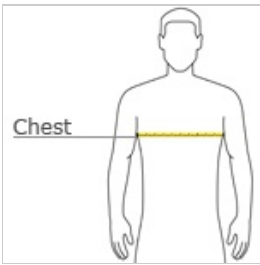

Gildan Performance® Youth Core T-Shirt. 46000B

- 4.7-ounce, 100% filament polyester
- Moisture-wicking
- Anti-odor properties
- Snag resistant
- Seamed single-needle 3/4" collar
- Tearaway label
- Double-needle sleeves and hem

HOW TO MEASURE

CHEST
Measure under the arm and around the fullest part of the chest with arms down, keeping tape horizontal.

SIZE CHART

	XS	S	M	L	XL
Size	6/8	10/12	14/16	18/20	22/24

COLOR INFORMATION

 Black PMS 426C	 Charcoal PMS CG 10C	 Heather Sport Black PMS 439C	 Heather Sport Dark Green PMS 5545C	 Heather Sport Royal PMS 7684C	 Sport Athletic Gold PMS 1225C	 Sport Dark Green PMS 554C	 Sport Dark Navy PMS 289C	 Sport Light Blue PMS 279C	 Sport Orange PMS 1655C	 Sport Purple PMS 2617C
 Sport Royal PMS 288C	 Sport Scarlet Red PMS 200C	 White PMS 000C								