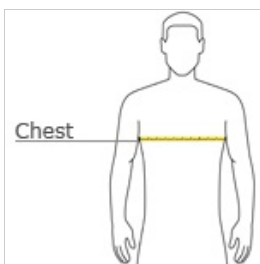

Youth Ultra Cotton® Long Sleeve T-Shirt 2400B

- 6.1-ounce, 100% cotton
- Double-needle neck and hem
- Taped neck and shoulders
- Rib knit cuffs
- Ash 99/1 cotton/poly
- Sports Grey 90/10 cotton/poly

front

back

HOW TO MEASURE

CHEST

With arms down at sides, measure around the upper body, under arms and over the fullest part of the chest.

SIZE CHART

	S	M	L	XL
Size	6/8	10/12	14/16	18/20

COLOR INFORMATION

Ash** PMS COOL GREY 3 PMS 426 C	Black PMS 533 C	Light Blue PMS 536 C	Navy PMS 533 C	Red PMS 7620 C	Royal PMS 7686 C	Sport Grey* PMS COOL GREY 7 PMS WHITE C	White PMS WHITE C