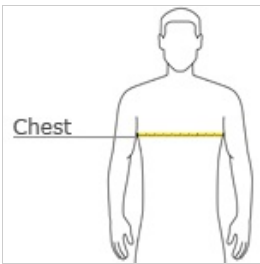

Youth Ultra Cotton® 100% Cotton T-Shirt 2000B

- 6-ounce, 100% cotton
- Seamless double-needle 3/4" collar
- Double-needle sleeves and hem
- Taped neck and shoulders
- Safety Green, Safety Orange and Safety Pink 50/50 cotton/poly
- Ash 99/1 cotton/poly
- Sports Grey 90/10 cotton/poly

front

back

HOW TO MEASURE

CHEST

With arms down at sides, measure around the upper body, under arms and over the fullest part of the chest.

SIZE CHART

	XS	S	M	L	XL
Size	4	6/8	10/12	14/16	18/20

COLOR INFORMATION