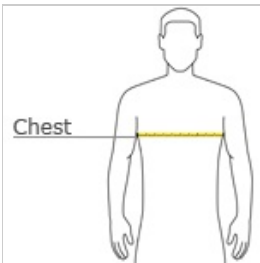

Youth Heavy Blend™ Hooded Sweatshirt. 18500B

- 8-ounce, 50/50 cotton/poly
- Double-needle stitching at waistband and cuffs
- Double-lined hood
- No drawcord at hood
- 1x1 rib knit cuffs and waistband with spandex
- Front pouch pocket

front

back

HOW TO MEASURE

CHEST
Measure under the arm and around the fullest part of the chest with arms down, keeping tape horizontal.

SIZE CHART

	XS	S	M	L	XL
Size	6-8	10-12	14-16	18-20	22-24
Chest	30-32	32-34	34-36	36-38	38-40