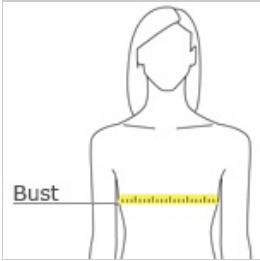

BELLA+CANVAS.

BELLA+CANVAS® Women's Racerback Cropped Tank. BC6682

- Relaxed fit
- Tear-away label
- Side seamed
- Raw edge armholes
- 3.6-ounce, 52/48 Airlume combed and ring spun cotton/poly jersey, 40 singles

CARE INSTRUCTIONS

Machine wash warm, inside out, with like colors.
Only non-chlorine bleach. Tumble dry low.
Medium iron. Do not iron decoration. Do not dry clean.

front

back

HOW TO MEASURE

BUST
Measure under the arm and around the fullest part of the bust with arms down, keeping tape horizontal.

SIZE CHART

	S	M	L	XL	2XL
Size	6-8	8-10	10-12	14-18	20-22
Bust	30-32	32-33 1/2	33 1/2- 35 1/2	35 1/2- 37 1/2	37 1/2- 39 1/2

COLOR INFORMATION

Dark Grey
Heather
PMS 426C

Heather Deep
Teal
PMS 7699 C

Heather Mauve
PMS 7524 UP