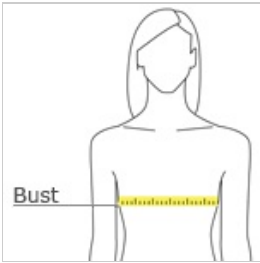

- Slim fit
- Tear-away label
- Longer body length
- Side seamed
- Shoulder taping
- Solid Colors: 4.2-ounce, 100% Airlume combed and ring spun cotton, 32 singles
- Athletic Heather/Black Heather: 90/10 Airlume combed and ring spun cotton/poly
- Heather CVC Colors: 52/48 Airlume combed and ring spun cotton/poly

**CARE INSTRUCTIONS**

Machine wash warm, inside out, with like colors. Only non-chlorine bleach. Tumble dry low. Medium iron. Do not iron decoration. Do not dry clean.

front

back

**HOW TO MEASURE**

**BUST**  
Measure under the arm and around the fullest part of the bust with arms down, keeping tape horizontal.

**SIZE CHART**

	S	M	L	XL	2XL
Size	6-8	8-10	10-12	14-18	20-22
Bust	30-32	32-33 1/2	33 1/2- 35 1/2	35 1/2- 37 1/2	37 1/2- 39 1/2

**COLOR INFORMATION**

 Asphalt PMS BLACK 7U	 Athletic Heather PMS 428U	 Berry PMS 233CP	 Black PMS Black C	 Black Heather PMS BLACK 7CP	 Dark Grey Heather PMS 426C	 Deep Heather PMS 2333CP	 Heather Navy PMS 2379C	 Maroon PMS 7643C	 Navy PMS 533C	 Red PMS 200C
 Silver PMS 420C	 Team Purple PMS 2695C	 True Royal PMS 7684CP	 White PMS White C							